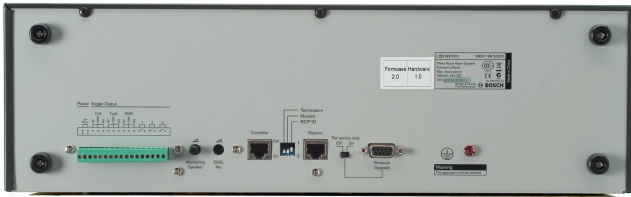

Installation/Configuration Notes

LBB 1995/00 rear view

Parts Included

Quantity	Component
1	LBB 1995/00 Plena Voice Alarm System Fireman's panel
1	Set of 19" mounting brackets
1	EMG microphone and cable
1	EMG mic mounting clip
1	1 m CAT 5 cable

Technical Specifications

Electrical*

Power supply

Voltage	24 VDC, +20% / -10%
Current typical	100 mA
Current max (indicator test)	250 mA
Priority relay contacts	30 V, 1 A
Emergency relay contacts	30 V, 1 A

* Technical performance data acc. to IEC 60268-3

Mechanical

Dimensions	134 x 430 x 90 mm (19" wide, 3U high)
Weight	Approx. 3 kg
Mounting	19" rack or wall
Color	Charcoal

Environmental

Operating temperature	-10 °C to +55 °C (14 °F to +131 °F)
Storage temperature	-40 °C to +70 °C (-40 °F to +158 °F)
Relative humidity	<95%

Ordering Information

LBB 1995/00 Plena Voice Alarm System Fireman's panel all-call EVAC remote control with microphone	LBB1995/00

Accessories

PLN-VASLB-NL Plena VAS labels, Dutch (10 pcs) Dutch, set of 10 pieces, and can be placed on the front panel	PLN-VASLB-NL

PLN-VASLB-DE Plena VAS labels, German (10 pcs) German, set of 10 pieces, and can be placed on the front panel	PLN-VASLB-DE

PLN-VASLB-FR Plena VAS labels, French (10 pcs) French, set of 10 pieces, and can be placed on the front panel	PLN-VASLB-FR

PLN-VASLB-ES Plena VAS labels, Spanish (10 pcs) Spanish, set of 10 pieces, and can be placed on the front panel	PLN-VASLB-ES

PLN-VASLB-IT Plena VAS labels, Italian (10 pcs) Italian, set of 10 pieces, and can be placed on the front panel	PLN-VASLB-IT

PLN-VASLB-FI Plena VAS labels, Finnish (10 pcs) Finnish, set of 10 pieces, and can be placed on the front panel	PLN-VASLB-FI

PLN-VASLB-CZ Plena VAS labels, Czech (10 pcs) Czech, set of 10 pieces, and can be placed on the front panel	PLN-VASLB-CZ

PLN-VASLB-RU Plena VAS labels, Russian (10 pcs) Russian, set of 10 pieces, and can be placed on the front panel	PLN-VASLB-RU

PLN-VASLB-SE Plena VAS labels, Swedish (10 pcs) Swedish, set of 10 pieces, and can be placed on the front panel	PLN-VASLB-SE

PLN-VASLB-DK Plena VAS labels, Danish (10 pcs) Danish, set of 10 pieces, and can be placed on the front panel	PLN-VASLB-DK

PLN-VASLB-PL Plena VAS labels, Polish (10 pcs) Polish, set of 10 pieces, and can be placed on the front panel	PLN-VASLB-PL

Americas:
Bosch Security Systems, Inc.
Communications Systems
12000 Portland Avenue, South
Burnsville, Minnesota 55337, USA
Phone: +1-800-392-3497
Fax: +1-800-955-6831
audiosupport@US.bosch.com
www.boschcommunications.us

Europe, Middle East, Africa:
Bosch Security Systems B.V.
P.O. Box 80002
5600 JB Eindhoven, The Netherlands
Phone: +31 40 2577 284
Fax: +31 40 2577 330
emea.securitysystems@bosch.com
www.boschsecurity.com

Asia-Pacific:
Robert Bosch (SEA) Pte Ltd, Security Systems
38C Jalan Pemimpin
Singapore 577180
Phone: +65 6319 3453
Fax: +65 6319 3499
apr.securitysystems@bosch.com
www.boschsecurity.com

Represented by