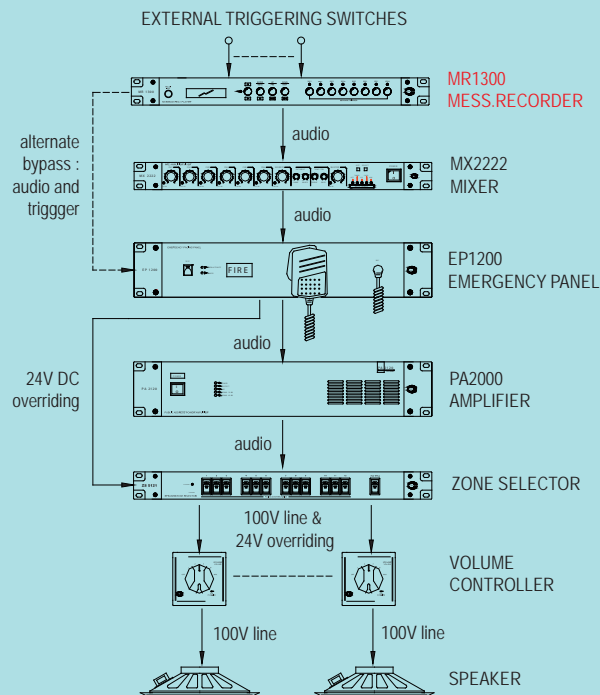

APPLICATION SCHEMATIC :