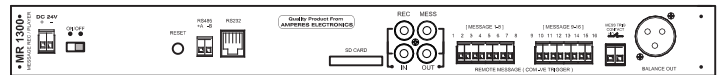

MR1300 | MESSAGE RECORDER / PLAYER

PRELIMINARY INFORMATION

Introducing another essential tool in Amperes's product line up .. MR1300. It has been designed to surpass the similar equipment in its class, loaded with features to meet today's stringent demand for a message recorder and player.

Messages shall not be limited only to specific amount of time, and MR1300 solves the shortcomings by storing messages only to be limited by the capacity of memory and deliver audio output at MP3 quality of 128 kbps. Direct short keys to message playback and remote triggering port make the unit suitable for interfacing with external sensors, timer or fire alarm system.

FEATURES :

- 1 GB internal memory in SD card, expandable to greater capacity of storage
- 8 front direct message playback buttons and 16 remote triggering ports
- MP3 quality of playback with balanced audio output (with MP3 recorded files)
- Recording via dynamic microphone or line audio input
- Message assignment to front key or remote triggering port
- Playback controls mode ie. Repetitive or Play Once and manual operation
- Audio output setup ie. volume, treble and bass for message playback
- Dry contact port upon message triggering for interfacing to other devices

TECHNICAL SPECIFICATIONS: